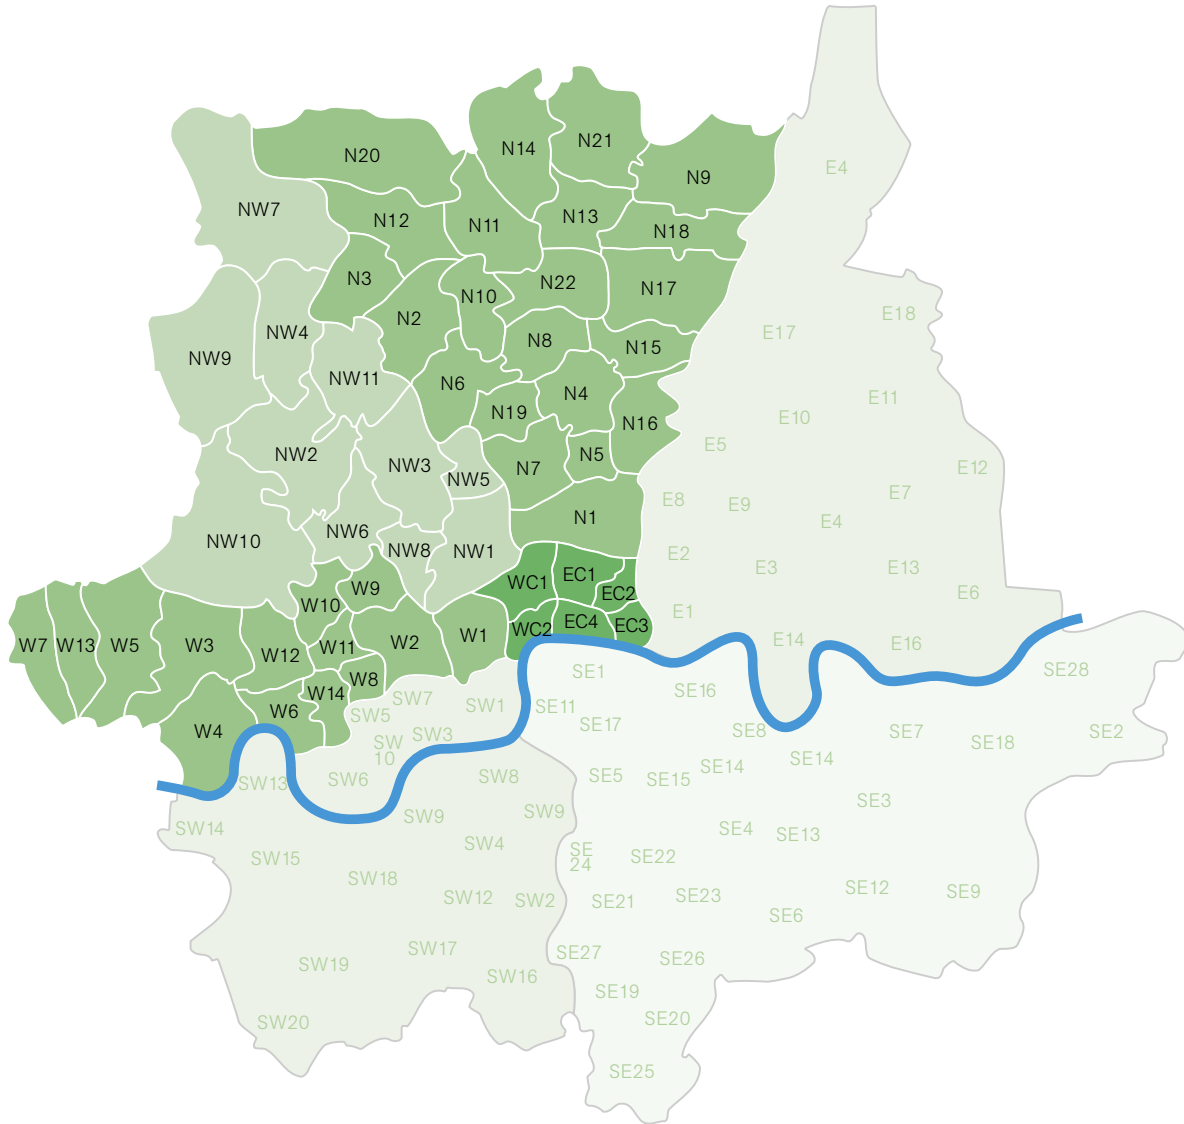

Alexanders

Greater London Postcode Guide

West/East Central

WC1	Bloomsbury, Gray's Inn
WC2	Covent Garden, Holborn, Strand
EC1	Clerkenwell, Finsbury, Barbican
EC2	Moorgate, Liverpool Street
EC3	Monument, Tower Hill, Aldgate
EC4	Fleet Street, St. Paul's

North West

NW1	Regent's Park, Camden Town
NW2	Cricklewood, Neasden
NW3	Hampstead, Swiss Cottage
NW4	Hendon, Brent Cross
NW5	Kentish Town
NW6	West Hampstead, Kilburn, Queens Park
NW7	Mill Hill
NW8	St John's Wood
NW9	Kingsbury, Colindale
NW10	Willesden, Harlesden, Kensal Green
NW11	Golders Green, Hampstead Gdn Suburb

Alexanders

West

W1 Mayfair, Marylebone, Soho
W2 Bayswater, Paddington
W3 Acton
W4 Chiswick
W5 Ealing
W6 Hammersmith
W7 Hanwell
W8 Kensington
W9 Maida Vale, Warwick Avenue
W10 Ladbroke Grove, North Kensington
W11 Notting Hill, Holland Park
W12 Shepherd's Bush
W13 West Ealing
W14 West Kensington

East

E1 Whitechapel, Stepney, Mile End
E2 Bethnal Green, Shoreditch
E3 Bow, Bromley-by-Bow
E4 Chingford, Highams Park
E5 Clapton
E6 East Ham
E7 Forest Gate, Upton Park
E8 Hackney, Dalston
E9 Hackney, Homerton
E10 Leyton
E11 Leytonstone
E12 Manor Park
E13 Plaistow
E14 Poplar, Millwall, Isle of Dogs, Docklands
E15 Stratford, West Ham
E16 Canning Town, North Woolwich, Docklands
E17 Walthamstow
E18 South Woodford